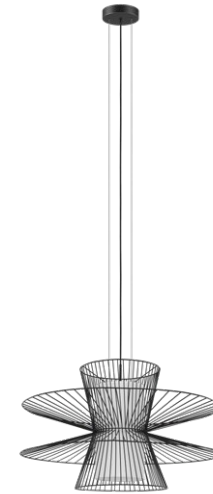

DIMENSIONS

Depth (mm) 800
Height (mm) 500
Width (mm) 800
Weight (kg) 5

DULVERTON

DULVERTON 1 LIGHT LARGE PENDANT IN BLACK

SKU	011771
Ceiling Canopy	H: 500mm Dia:800mm
Brand	Lucci Décor
Globe Quantity	1
Globe Type	E27
Wattage Max	45W
Voltage	240V
Material	Metal/Fabric
Globe Included	No
Suspension (mm)	2000
Product Type	Lighting
Colour/Finish	Black, White
Location	Indoor Use Only
Style	Modern
Room Type	Bedroom, Dining Room, Kitchen, Living Room