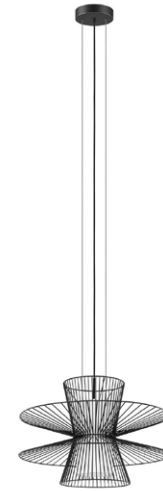

DIMENSIONS

Depth (mm)	580
Height (mm)	395
Width (mm)	580
Weight (kg)	3.8

DULVERTON

DULVERTON 1 LIGHT SMALL PENDANT IN BLACK

SKU	011770
Ceiling Canopy	H: 395mm Dia: 580mm
Brand	Lucci Décor
Globe Quantity	1
Globe Type	E27
Wattage Max	45W
Voltage	240V
Material	Metal/Fabric
Globe Included	No
Suspension (mm)	2000
Product Type	Lighting
Colour/Finish	Black, White
Location	Indoor Use Only
Style	Modern
Room Type	Bedroom, Dining Room, Kitchen, Living Room