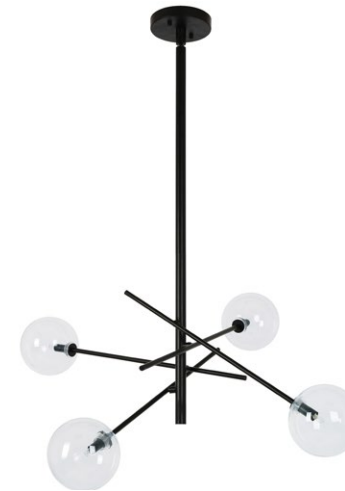

DIMENSIONS

Depth (mm) 1000
 Height (mm) 1110
 Width (mm) 1000
 Weight (kg) 3.76

AKSEL

AKSEL 4 LIGHT PENDANT IN BLACK WITH CLEAR GLASS

SKU	011210
Brand	Lucci Décor
Globe Quantity	4
Globe Type	G9
Wattage Max	25W
Voltage	240V
Material	Glass /Metal
Globe Included	No
Suspension (mm)	1800
Product Type	Lighting
Colour/Finish	Black
Location	Indoor Use Only
Style	Classic, Modern
Room Type	Bedroom, Dining Room, Entrance/Stairwell, Living Room, Study

DIMENSIONS

Depth (mm) 1100
 Height (mm) 1300
 Width (mm) 1100
 Weight (kg) 5.09

AKSEL

AKSEL 6 LIGHT PENDANT IN BLACK WITH CLEAR GLASS

SKU	011212
Brand	Lucci Décor
Globe Quantity	6
Globe Type	G9
Wattage Max	25W
Voltage	240V
Material	Glass /Metal
Globe Included	No
Suspension (mm)	1800
Product Type	Lighting
Colour/Finish	Black
Location	Indoor Use Only
Style	Classic, Modern