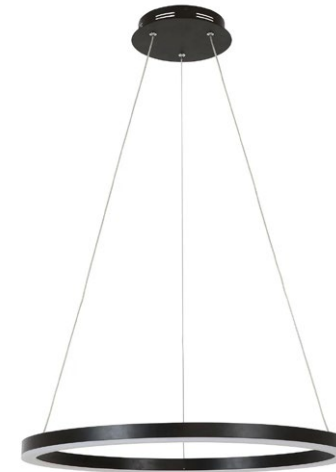

DIMENSIONS

Depth (mm) 1000
 Height (mm) 1110
 Width (mm) 1000
 Weight (kg) 3.76

AKSEL

AKSEL 4 LIGHT PENDANT IN BLACK WITH CLEAR GLASS

SKU	011210
Brand	Lucci Décor
Globe Quantity	4
Globe Type	G9
Wattage Max	25W
Voltage	240V
Material	Glass /Metal
Globe Included	No
Suspension (mm)	1800
Product Type	Lighting
Colour/Finish	Black
Location	Indoor Use Only
Style	Classic, Modern
Room Type	Bedroom, Dining Room, Entrance/Stairwell, Living Room, Study

DIMENSIONS

Depth (mm)	190
Height (mm)	375
Width (mm)	190
Weight (kg)	1.6

SOLIS

SOLIS 1 LIGHT PENDANT IN BLACK

SKU	011810
Ceiling Canopy	H: 38 mm Dia:126mm
Brand	Lucci Décor
Globe Quantity	1
Globe Type	E27
Wattage Max	45W
Voltage	240V
Material	Metal/Glass
Globe Included	No
Suspension (mm)	2000
Product Type	Lighting
Colour/Finish	Black, White
Location	Indoor Use Only
Style	Modern
Room Type	Dining Room, Kitchen

DIMENSIONS

Depth (mm)	190
Height (mm)	375
Width (mm)	190
Weight (kg)	1.6

SOLIS

SOLIS 1 LIGHT PENDANT IN WHITE

SKU	011811
Ceiling Canopy	H: 38 mm Dia:126mm
Brand	Lucci Décor
Globe Quantity	1
Globe Type	E27
Wattage Max	45W
Voltage	240V
Material	Metal/Glass
Globe Included	No
Suspension (mm)	2000
Product Type	Lighting
Colour/Finish	White
Location	Indoor Use Only
Style	Modern
Room Type	Dining Room, Kitchen

DIMENSIONS

Depth (mm)	600
Height (mm)	30
Width (mm)	600
Weight (kg)	2.3

CIRCA II

CIRCA II RING LED 600MM DIMMABLE SMART PENDANT IN WHITE

SKU	020581
Brand	Lucci Connect
Lumens	1800
Colour Temperature	3000K-5000K+RGB
Dimmable	Via APP
Globe Quantity	1
Globe Type	Integrated LED
Wattage Max	32W
Voltage	240V
Globe Included	Yes
Suspension (mm)	2000
Product Type	Lighting
Colour/Finish	White
Location	Indoor Use Only
Style	Modern
Room Type	Bedroom, Dining Room, Living Room