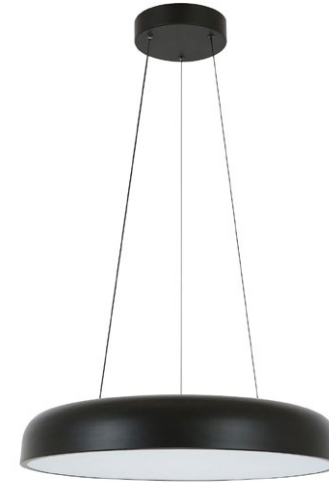

DIMENSIONS

Depth (mm) 600
Height (mm) 110
Width (mm) 600
Weight (kg) 4.7

RHINE

RHINE LED 600MM TRI-COLOUR PENDANT IN BLACK

SKU	020925
Canopy Size (mm)	H:40mm Dia:195mm
Brand	Lucci LEDlux
Lumens	2700
Colour Temperature	3000K/4000K/5000K
Dimmable	Yes
CRI	80
Globe Type	1 x Integrated LED included
Wattage Max	42W
Voltage	240V
Material	Metal
Globe Included	Yes
Suspension (mm)	2000
Average Rated Life	30,000hrs
Product Type	Lighting
Colour/Finish	Black
Location	Indoor Use Only
Room Style	Modern Bedroom, Living Room