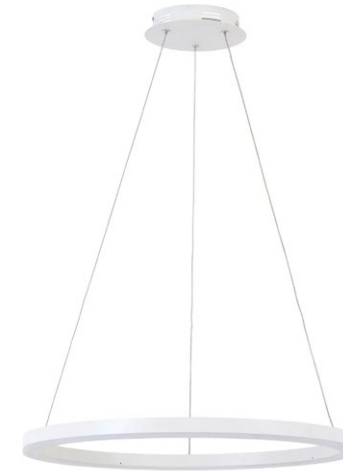

DIMENSIONS

Depth (mm) 1000
 Height (mm) 1110
 Width (mm) 1000
 Weight (kg) 3.76

AKSEL

AKSEL 4 LIGHT PENDANT IN BLACK WITH CLEAR GLASS

SKU	011210
Brand	Lucci Décor
Globe Quantity	4
Globe Type	G9
Wattage Max	25W
Voltage	240V
Material	Glass /Metal
Globe Included	No
Suspension (mm)	1800
Product Type	Lighting
Colour/Finish	Black
Location	Indoor Use Only
Style	Classic, Modern
Room Type	Bedroom, Dining Room, Entrance/Stairwell, Living Room, Study

DIMENSIONS

Depth (mm) 1100
 Height (mm) 1300
 Width (mm) 1100
 Weight (kg) 5.09

AKSEL

AKSEL 6 LIGHT PENDANT IN BLACK WITH CLEAR GLASS

SKU	011212
Brand	Lucci Décor
Globe Quantity	6
Globe Type	G9
Wattage Max	25W
Voltage	240V
Material	Glass /Metal
Globe Included	No
Suspension (mm)	1800
Product Type	Lighting
Colour/Finish	Black
Location	Indoor Use Only
Style	Classic, Modern

DIMENSIONS

Depth (mm)	190
Height (mm)	375
Width (mm)	190
Weight (kg)	1.6

SOLIS

SOLIS 1 LIGHT PENDANT IN BLACK

SKU	011810
Ceiling Canopy	H: 38 mm Dia:126mm
Brand	Lucci Décor
Globe Quantity	1
Globe Type	E27
Wattage Max	45W
Voltage	240V
Material	Metal/Glass
Globe Included	No
Suspension (mm)	2000
Product Type	Lighting
Colour/Finish	Black, White
Location	Indoor Use Only
Style	Modern
Room Type	Dining Room, Kitchen

DIMENSIONS

Depth (mm)	190
Height (mm)	375
Width (mm)	190
Weight (kg)	1.6

SOLIS

SOLIS 1 LIGHT PENDANT IN WHITE

SKU	011811
Ceiling Canopy	H: 38 mm Dia:126mm
Brand	Lucci Décor
Globe Quantity	1
Globe Type	E27
Wattage Max	45W
Voltage	240V
Material	Metal/Glass
Globe Included	No
Suspension (mm)	2000
Product Type	Lighting
Colour/Finish	White
Location	Indoor Use Only
Style	Modern
Room Type	Dining Room, Kitchen